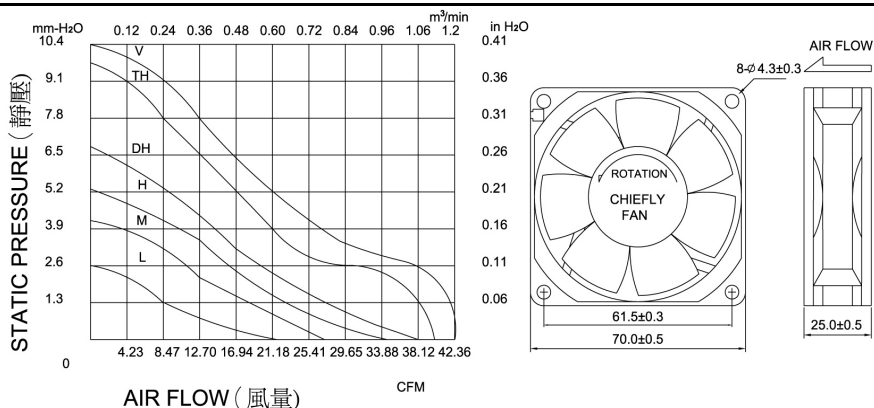

PERFORMANCE & DIMENSIONS

Model No.	Bearing	Rated Voltage (VAC)	Air Flow (CFM)	Current (A)	Input Power (Watts)	Speed (RPM)	Noise Level (dBA)	Dimensions	
								LxWxH (mm)	
CC 7025S12V	Sleeve	12	48.37	1.00	12.00	5600	48.37	70x70x25	
CC 7025B12V	2Ball	12	48.37	1.00	12.00	5600	48.37		
CC 7025C12V	1B1S	12	48.37	1.00	12.00	5600	48.37		
CC 7025S24V	Sleeve	24	48.37	0.55	13.20	5600	48.37		
CC 7025B24V	2Ball	24	48.37	0.55	13.20	5600	48.37		
CC 7025C24V	1B1S	24	48.37	0.55	13.20	5600	48.37		
CC 7025S12TH	Sleeve	12	42.37	0.85	10.20	5000	42.37		
CC 7025B12TH	2Ball	12	42.37	0.85	10.20	5000	42.37		
CC 7025C12TH	1B1S	12	42.37	0.85	10.20	5000	42.37		
CC 7025S24TH	Sleeve	24	42.37	0.40	9.60	5000	42.37		
CC 7025B24TH	2Ball	24	42.37	0.40	9.60	5000	42.37		
CC 7025C24TH	1B1S	24	42.37	0.40	9.60	5000	42.37		
CC 7025S12DH	Sleeve	12	37.71	0.60	7.20	4400	37.71		
CC 7025B12DH	2Ball	12	37.71	0.60	7.20	4400	37.71		
CC 7025C12DH	1B1S	12	37.71	0.60	7.20	4400	37.71		
CC 7025S24DH	Sleeve	24	37.71	0.25	6.00	4400	37.71		
CC 7025B24DH	2Ball	24	37.71	0.25	6.00	4400	37.71		
CC 7025C24DH	1B1S	24	37.71	0.25	6.00	4400	37.71		
CC 7025S12H	Sleeve	12	33.64	0.30	3.60	3800	33.64		
CC 7025B12H	2Ball	12	33.64	0.30	3.60	3800	33.64		
CC 7025C12H	1B1S	12	33.64	0.30	3.60	3800	33.64		
CC 7025S24H	Sleeve	24	33.64	0.20	4.80	3800	33.64		
CC 7025B24H	2Ball	24	33.64	0.20	4.80	3800	33.64		
CC 7025C24H	1B1S	24	33.64	0.20	4.80	3800	33.64		
CC 7025S12M	Sleeve	12	28.58	0.21	2.52	3200	28.58		
CC 7025B12M	2Ball	12	28.58	0.21	2.52	3200	28.58		
CC 7025C12M	1B1S	12	28.58	0.21	2.52	3200	28.58		
CC 7025S24M	Sleeve	24	28.58	0.15	3.60	3200	28.58		
CC 7025B24M	2Ball	24	28.58	0.15	3.60	3200	28.58		
CC 7025C24M	1B1S	24	28.58	0.15	3.60	3200	28.58		
CC 7025S12L	Sleeve	12	23.26	0.13	1.56	2600	23.26		
CC 7025B12L	2Ball	12	23.26	0.13	1.56	2600	23.26		
CC 7025C12L	1B1S	12	23.26	0.13	1.56	2600	23.26		
CC 7025S24L	Sleeve	24	23.26	0.10	2.40	2600	23.26		
CC 7025B24L	2Ball	24	23.26	0.10	2.40	2600	23.26		
CC 7025C24L	1B1S	24	23.26	0.10	2.40	2600	23.26