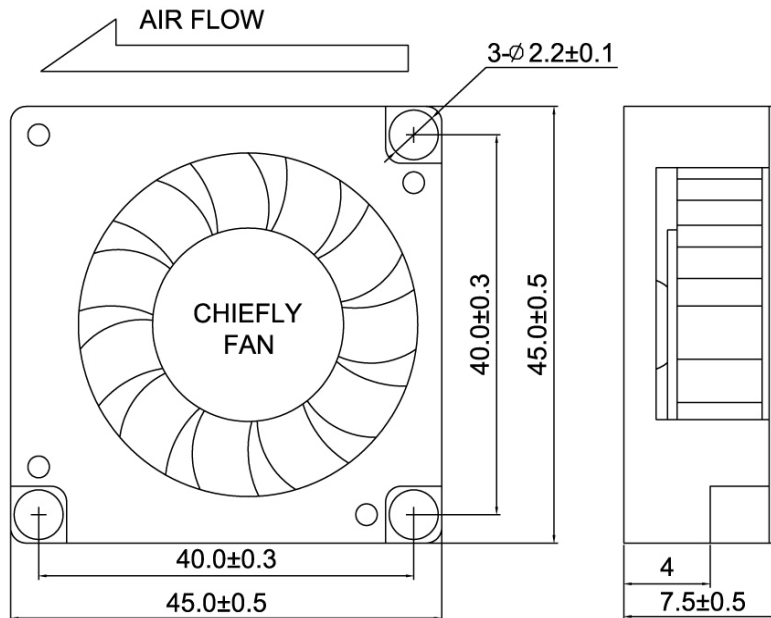

DC BRUSHLESS BLOWER

CCB4507 SERIES

FEATURES

SIZE:	45×45×07 mm
BEARING TYPE:	BALL BEARING
IMPELLER:	PLASTIC WITH FIBER GLASS FILLED UL 94V-0
FRAME:	PLASTIC WITH FIBER GLASS FILLED UL 94V-0
WEIGHT:	23(g)

DIMENSIONS

Model No.	Bearing	Rated Voltage (VAC)	Air Flow (CFM)	Current (A)	Input Power (Watts)	Speed (RPM)	Noise Level (dBA)	Dimensions
								L×W×H (mm)
CCB 4507B5H	Ball	5	2.10	0.14	0.70	6200	31.20	45×45×07
CCB 4507B12H	Ball	12	2.10	0.08	0.96	6200	31.20	
CCB 4507B5M	Ball	5	10.11	0.08	0.40	5500	27.90	
CCB 4507B12M	Ball	12	1.30	0.08	0.96	4300	24.00	
CCB 4507B5L	Ball	5	1.50	0.07	0.35	4700	23.00	