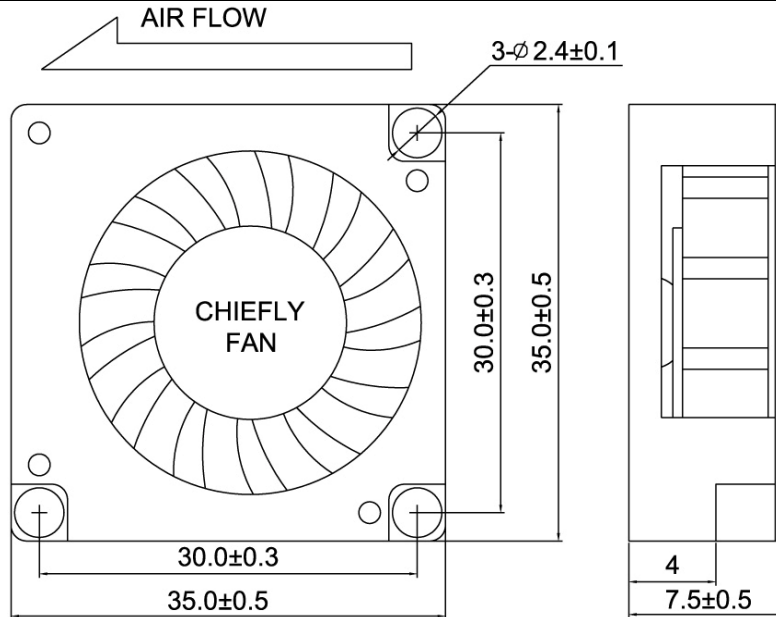

DC BRUSHLESS BLOWER

CCB-3507 SERIES

FEATURES

SIZE:	35x35x07 mm
BEARING TYPE:	BALL BEARING
IMPELLER:	PLASTIC WITH FIBER GLASS FILLED UL 94V-0
FRAME:	PLASTIC WITH FIBER GLASS FILLED UL 94V-0
WEIGHT:	13(g)

DIMENSIONS

Model No.	Bearing	Rated Voltage (VDC)	Air Flow (CFM)	Current (A)	Input Power (Watts)	Speed (RPM)	Noise Level (dBA)	Dimensions
								LxWxH (mm)
CCB 3507B5H	Ball	5	1.20	0.23	0.65	7500	28.30	35x35x07
CCB 3507B12H	Ball	12	1.50	0.12	2.52	9500	35.00	
CCB 3507B5M	Ball	5	1.10	0.14	0.70	6500	23.00	
CCB 3507B12M	Ball	12	1.10	0.12	0.14	6500	23.00	