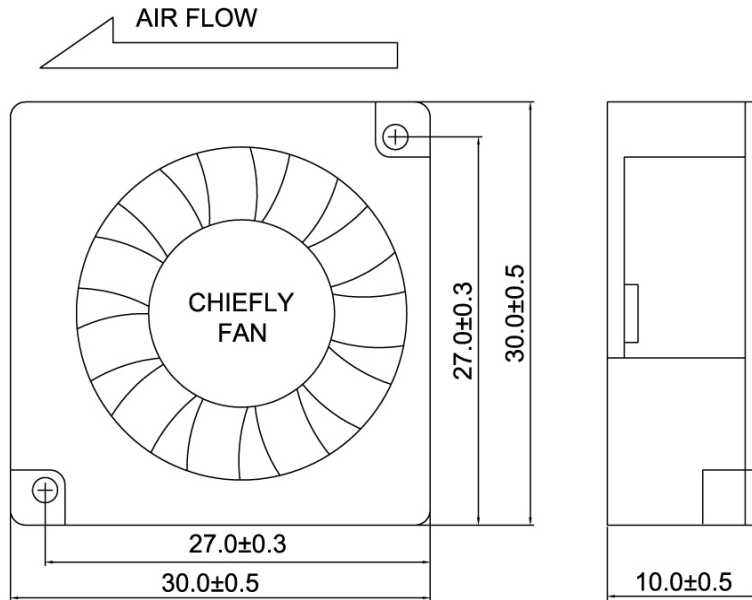

## CCB3010 SERIES

### FEATURES

SIZE:	30x30x10 mm
BEARING TYPE:	BALL , SLEEVE & ONE BALL & ONE SLEEVE BEARING
IMPELLER:	PLASTIC WITH FIBER GLASS FILLED UL 94V-0
FRAME:	PLASTIC WITH FIBER GLASS FILLED UL 94V-0
WEIGHT:	12(g)

### DIMENSIONS

Model No.	Bearing	Rated Voltage ( VAC )	Air Flow ( CFM )	Current ( A )	Input Power ( Watts )	Speed ( RPM )	Noise Level ( dBA )	Dimensions
								LxWxH ( mm )
CCB 3010S5H	Sleeve	5	1.20	0.20	1.00	9000	33.00	30x30x10
CCB 3010B5H	2Ball	5	1.20	0.20	1.00	9000	33.00	
CCB 3010C5H	1B1S	5	1.20	0.20	1.00	9000	33.00	
CCB 3010S12H	Sleeve	12	1.20	0.10	1.20	9000	33.00	
CCB 3010B12H	2Ball	12	1.20	0.10	1.20	9000	33.00	
CCB 3010C12H	1B1S	12	1.20	0.10	1.20	9000	33.00	
CCB 3010S5M	Sleeve	5	0.90	0.15	0.75	7500	28.00	
CCB 3010B5M	2Ball	5	0.90	0.15	0.75	7500	28.00	
CCB 3010C5M	1B1S	5	0.90	0.15	0.75	7500	28.00	
CCB 3010S12M	Sleeve	12	0.90	0.09	0.96	7500	28.00	
CCB 3010B12M	2Ball	12	0.90	0.09	0.96	7500	28.00	
CCB 3010C12M	1B1S	12	0.90	0.09	0.96	7500	28.00	