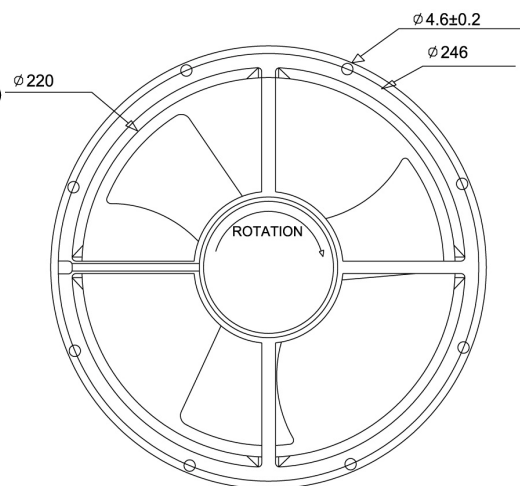

AC AXIAL FAN

CC25489 SERIES

FEATURES

SIZE:	254x254x89 mm
BEARING TYPE:	BALL BEARING
IMPELLER:	PLASTIC WITH FIBER GLASS FILLED UL 94V-0
FRAME:	DIE CAST ALUMINUM
WEIGHT:	1900(g)

PERFORMANCE & DIMENSIONS

Model No.	Bearing	Rated Voltage (VAC)	Freq (Hz)	Current (A)	Input Power (Watts)	Speed (RPM)	Air Flow (CFM)	Noise Level (dBA)
CC 25489B110H	Ball	110/120	50/60	0.32/0.30	30/35	1500/1650	460/550	50/55
CC 25489B220H	Ball	220/240	50/60	0.15/0.14	31/33	1500/1650	460/550	50/55