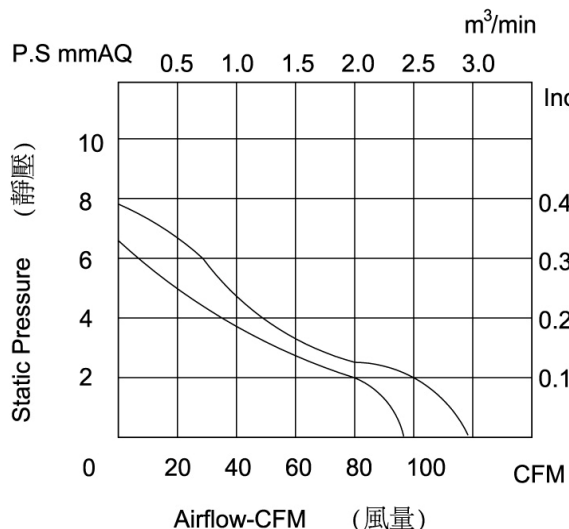

AC AXIAL FAN

CC25489 SERIES

FEATURES

SIZE:	254x254x89 mm
BEARING TYPE:	BALL BEARING
IMPELLER:	PLASTIC WITH FIBER GLASS FILLED UL 94V-0
FRAME:	DIE CAST ALUMINUM
WEIGHT:	1900(g)

PERFORMANCE & DIMENSIONS

Model No.	Bearing	Rated Voltage (VAC)	Freq (Hz)	Current (A)	Input Power (Watts)	Speed (RPM)	Air Flow (CFM)	Noise Level (dBA)
CC 25489B110H	Ball	110/120	50/60	0.32/0.30	30/35	1500/1650	460/550	50/55
CC 25489B220H	Ball	220/240	50/60	0.15/0.14	31/33	1500/1650	460/550	50/55