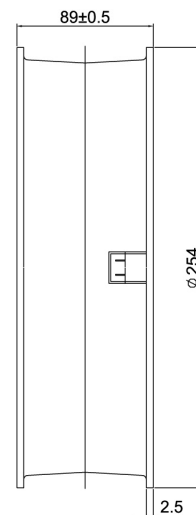

AC AXIAL FAN

CC25489 SERIES

FEATURES

SIZE:	254x254x89 mm
BEARING TYPE:	BALL BEARING
IMPELLER:	PLASTIC WITH FIBER GLASS FILLED UL 94V-0
FRAME:	DIE CAST ALUMINUM
WEIGHT:	1900(g)

PERFORMANCE & DIMENSIONS

Model No.	Bearing	Rated Voltage (VAC)	Freq (Hz)	Current (A)	Input Power (Watts)	Speed (RPM)	Air Flow (CFM)	Noise Level (dBA)
CC 25489B110H	Ball	110/120	50/60	0.32/0.30	30/35	1500/1650	460/550	50/55
CC 25489B220H	Ball	220/240	50/60	0.15/0.14	31/33	1500/1650	460/550	50/55