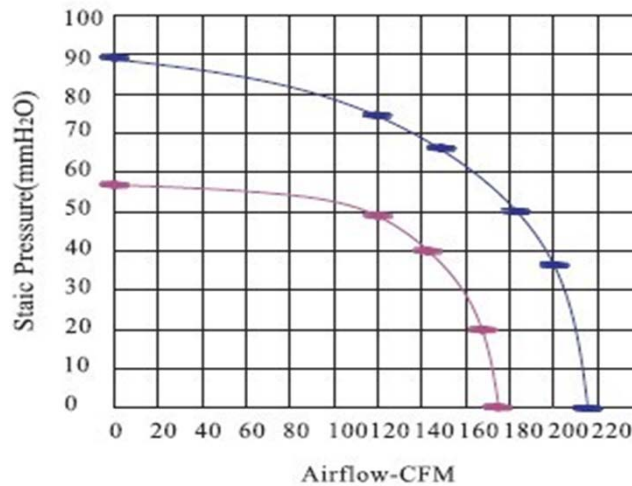

Model No.	Bearing	Rated Voltage (VAC)	Freq (Hz)	Current (A)	Static Pressure (mmH₂O)	Speed (RPM)	Air Flow (CFM)	Noise Level (dBA)
CCB 266126S220H	Sleeve	220/240	50	0.7	56	2500	175	69
CCB 266126S110H	Sleeve	110/120	30	1.96	64	3000	215	75