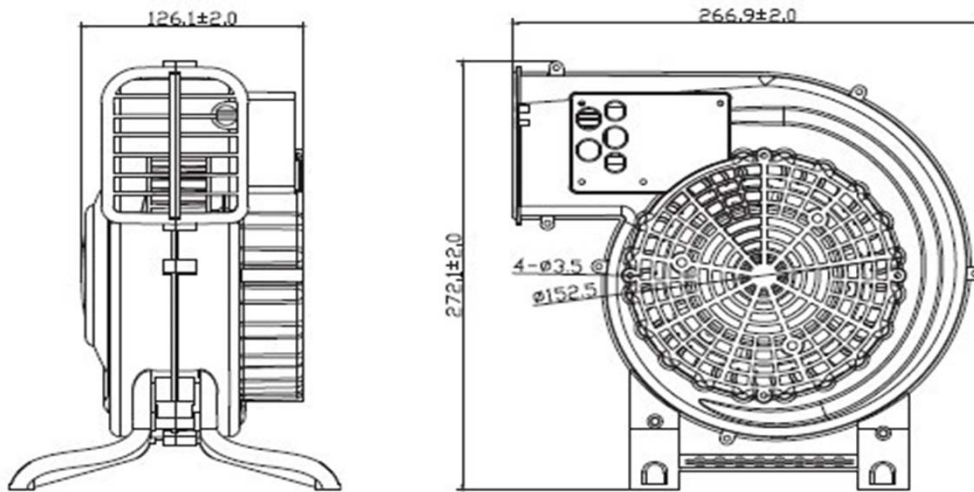

### FEATURES

SIZE:	266x272x126 mm
BEARING TYPE:	SLEEVE BEARING
IMPELLER:	PP UL 94V-0
FRAME:	PP UL 94V-0
WEIGHT:	1960(g)

### PERFORMANCE & DIMENSIONS

Unit:mm

Model No.	Bearing	Rated Voltage (VAC)	Freq (Hz)	Current (A)	Static Pressure (mmH <sub>2</sub> O)	Speed (RPM)	Air Flow (CFM)	Noise Level (dBA)
CCB 266126S220H	Sleeve	220/240	50	0.7	56	2500	175	69
CCB 266126S110H	Sleeve	110/120	30	1.96	64	3000	215	75