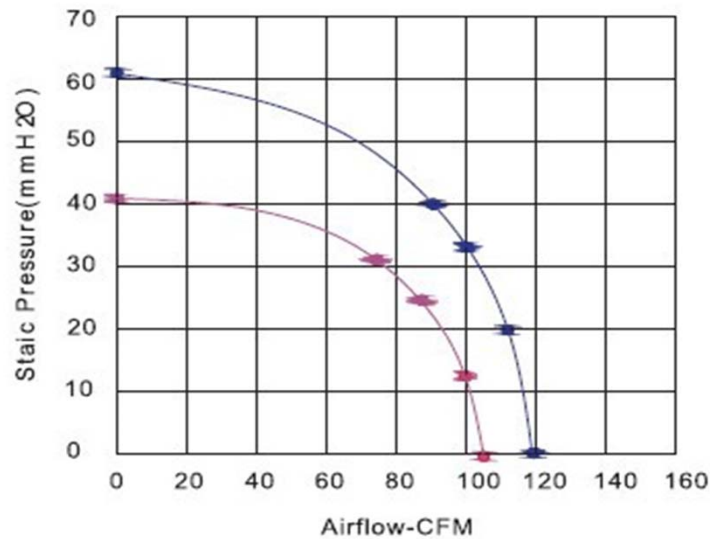

AC BLOWER

CCB- 247106SERIES

FEATURES

SIZE:	247x268x106 mm
BEARING TYPE:	SLEEVE BEARING
IMPELLER:	PP UL 94V-0
FRAME:	PP UL 94V-0
WEIGHT:	1600(g)

PERFORMANCE & DIMENSIONS

Unit:mm

Model No.	Bearing	Rated Voltage (VAC)	Freq (Hz)	Current (A)	Static Pressure (mmH ₂ O)	Speed (RPM)	Air Flow (CFM)	Noise Level (dBA)
CCB 247106S220H	Sleeve	220/240	50	0.35	41	2500	104	63
CCB 247106S110H	Sleeve	110/120	60	0.95	46	3000	118	67