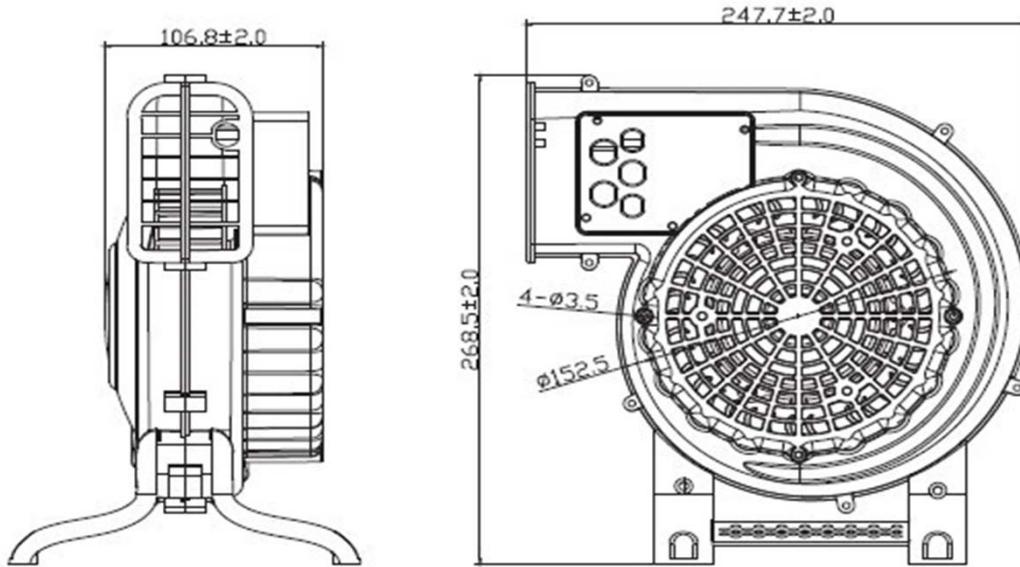

AC BLOWER

CCB- 247106SERIES

FEATURES

SIZE:	247x268x106 mm
BEARING TYPE:	SLEEVE BEARING
IMPELLER:	PP UL 94V-0
FRAME:	PP UL 94V-0
WEIGHT:	1600(g)

PERFORMANCE & DIMENSIONS

Unit:mm

Model No.	Bearing	Rated Voltage (VAC)	Freq (Hz)	Current (A)	Static Pressure (mmH ₂ O)	Speed (RPM)	Air Flow (CFM)	Noise Level (dBA)
CCB 247106S220H	Sleeve	220/240	50	0.35	41	2500	104	63
CCB 247106S110H	Sleeve	110/120	60	0.95	46	3000	118	67