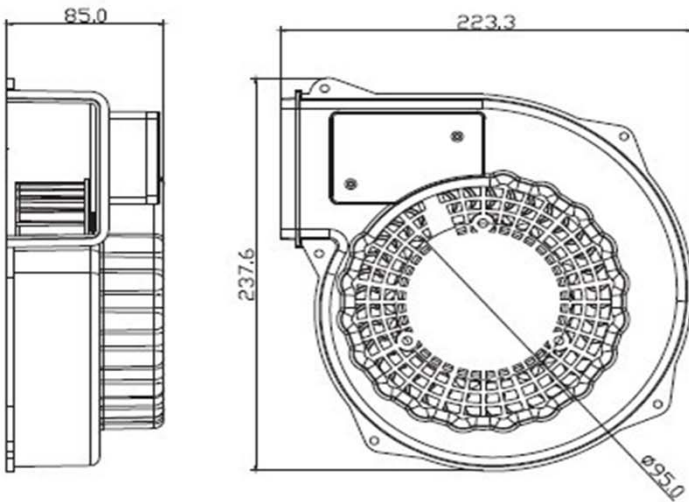

AC BLOWER

CCB- 22385SERIES

FEATURES

SIZE:	223x237x55 mm
BEARING TYPE:	SLEEVE BEARING
IMPELLER:	PP UL 94V-0
FRAME:	PP UL 94V-0
WEIGHT:	1210(g)

PERFORMANCE & DIMENSIONS

Model No.	Bearing	Rated Voltage (VAC)	Freq (Hz)	Current (A)	Static Pressure (mmH ₂ O)	Speed (RPM)	Air Flow (CFM)	Noise Level (dBA)
CCB 22385S220H	Sleeve	220/240	50	0.45	38	2350	90	58
CCB 22385S110H	Sleeve	110/120	30	1.2	42	2650	110	61