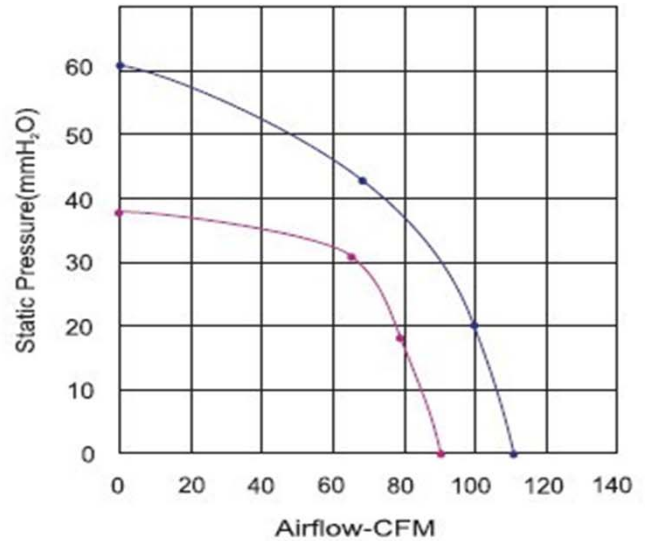

AC BLOWER

CCB- 22385SERIES

FEATURES

SIZE:	223x237x55 mm
BEARING TYPE:	SLEEVE BEARING
IMPELLER:	PP UL 94V-0
FRAME:	PP UL 94V-0
WEIGHT:	1210(g)

PERFORMANCE & DIMENSIONS

Model No.	Bearing	Rated Voltage (VAC)	Freq (Hz)	Current (A)	Static Pressure (mmH ₂ O)	Speed (RPM)	Air Flow (CFM)	Noise Level (dBA)
CCB 22385S220H	Sleeve	220/240	50	0.45	38	2350	90	58
CCB 22385S110H	Sleeve	110/120	30	1.2	42	2650	110	61