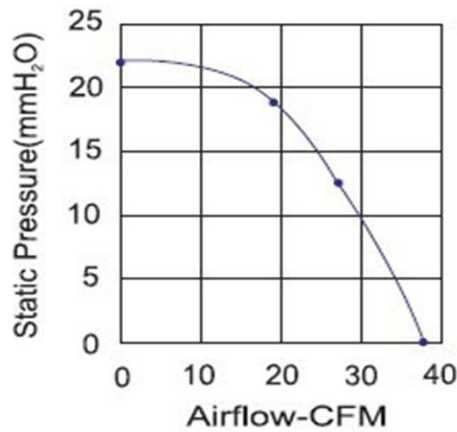

AC BLOWER

CCB- 187103SERIES

FEATURES

SIZE:	187x172x103 mm
BEARING TYPE:	SLEEVE BEARING
IMPELLER:	PP UL 94V-0
FRAME:	PP UL 94V-0
WEIGHT:	778(g)

PERFORMANCE & DIMENSIONS

Unit:mm

Model No.	Bearing	Rated Voltage (VAC)	Freq (Hz)	Current (A)	Static Pressure (mmH ₂ O)	Speed (RPM)	Air Flow (CFM)	Noise Level (dBA)
CCB 187103S110H	Sleeve	110/120	60	0.84	22	2500	105	63