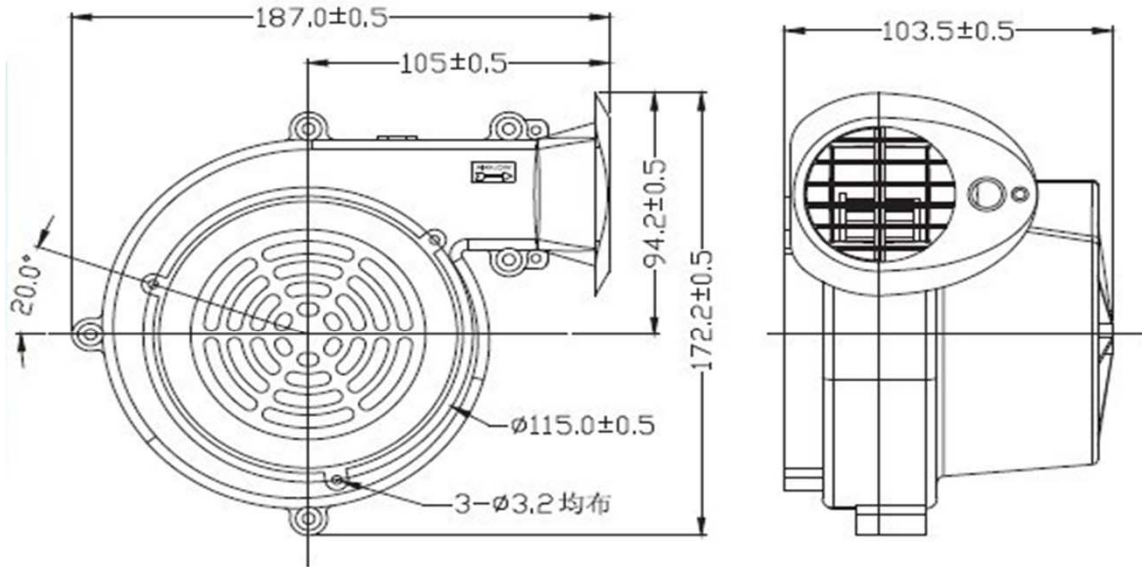

AC BLOWER

CCB- 187103SERIES

FEATURES

SIZE:	187x172x103 mm
BEARING TYPE:	SLEEVE BEARING
IMPELLER:	PP UL 94V-0
FRAME:	PP UL 94V-0
WEIGHT:	778(g)

PERFORMANCE & DIMENSIONS

Unit:mm

Model No.	Bearing	Rated Voltage (VAC)	Freq (Hz)	Current (A)	Static Pressure (mmH ₂ O)	Speed (RPM)	Air Flow (CFM)	Noise Level (dBA)
CCB 187103S110H	Sleeve	110/120	60	0.84	22	2500	105	63